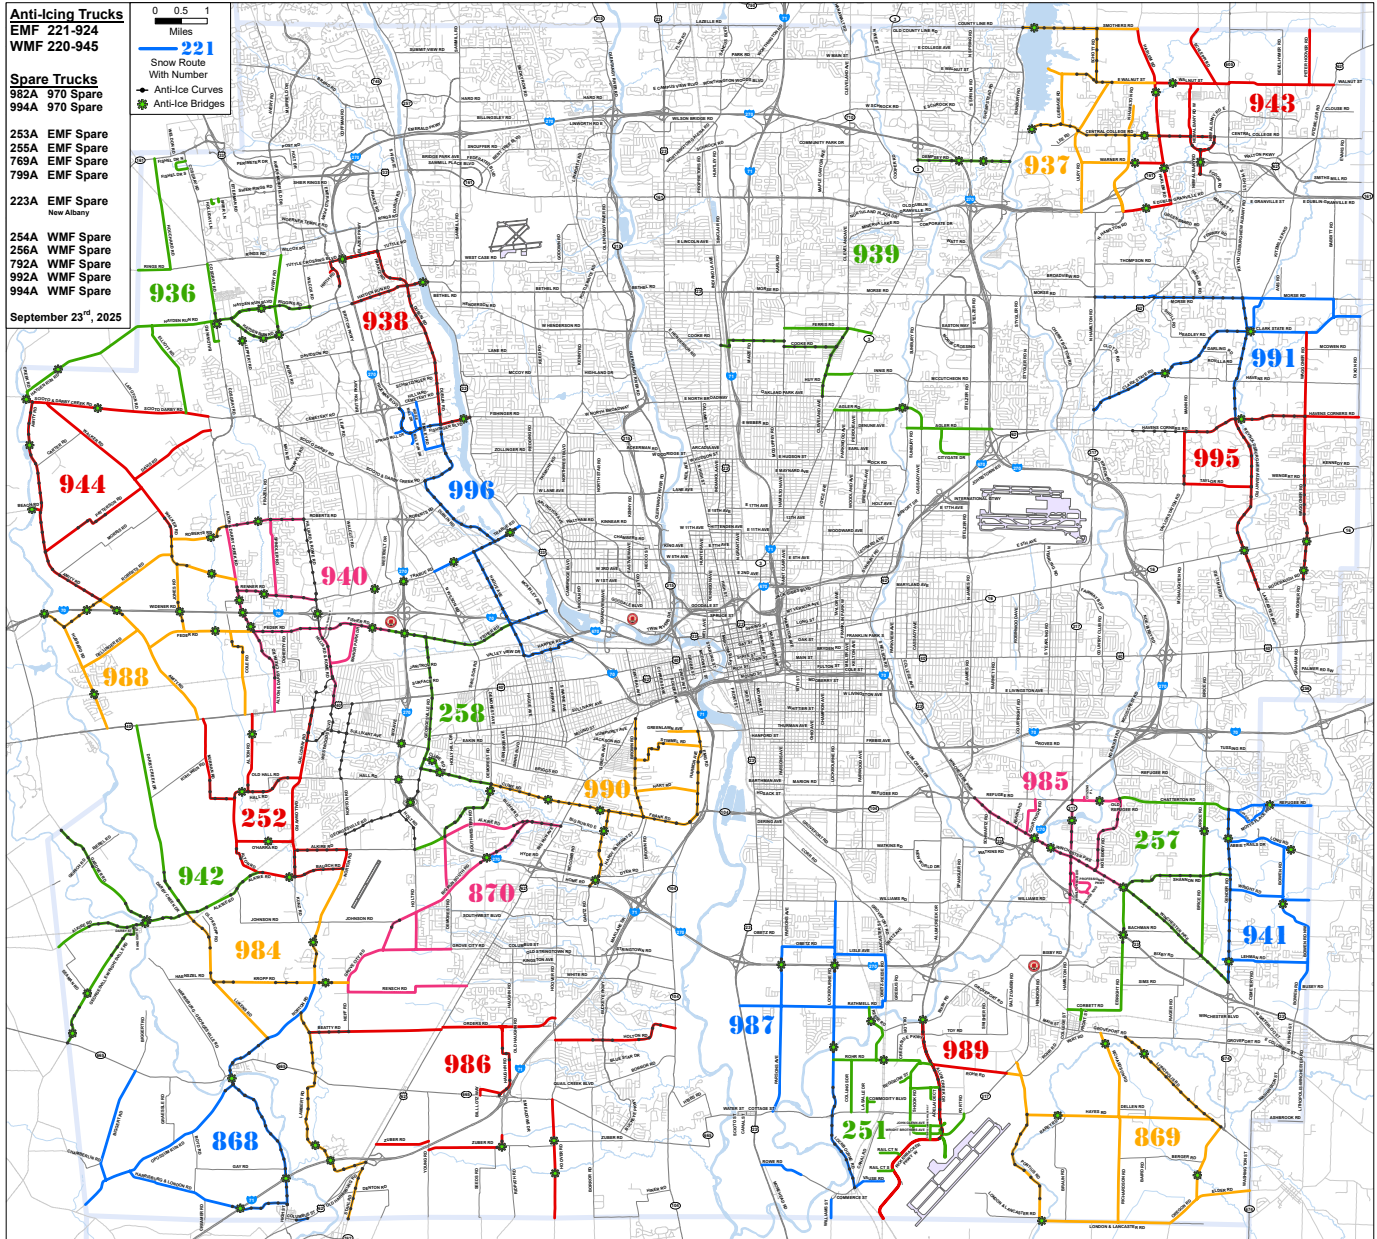

FRANKLIN COUNTY ENGINEER'S OFFICE SNOW AND ICE OPERATIONS

2025-2026 SNOWFIGHTER ROUTES Franklin County Engineer's Office

2025-2026 WINTER SEASON

Adam W. Fowler, P.E., P.S.
Franklin County Engineer