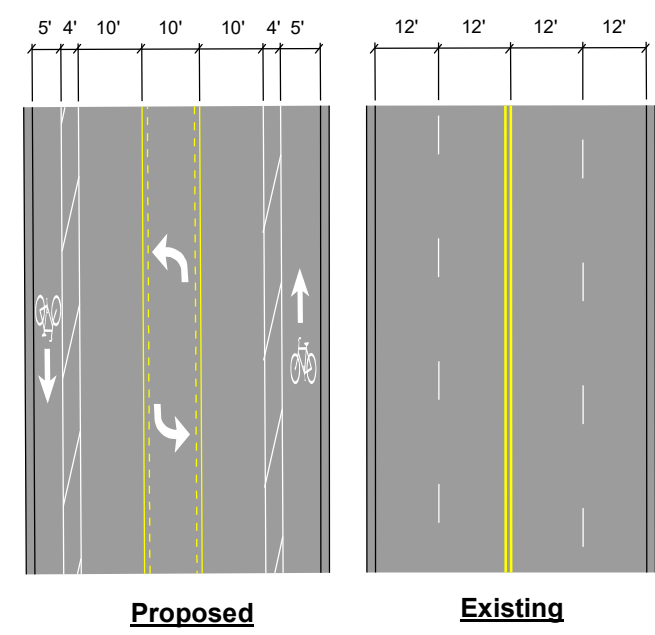

Innis Rd

Westerville Rd

FRA-CR171-0.00 Innis Sidewalks

PID 117425
January 2025

- Proposed Improvement
- Property Lines
- Existing Right of Way
- Proposed Sidewalk

- - - Proposed Construction Limits
- ▤ Future Regional Trail
- Curb Replacement
- ☀ Proposed Crosswalk

Lane Configuration

Proposed

Existing